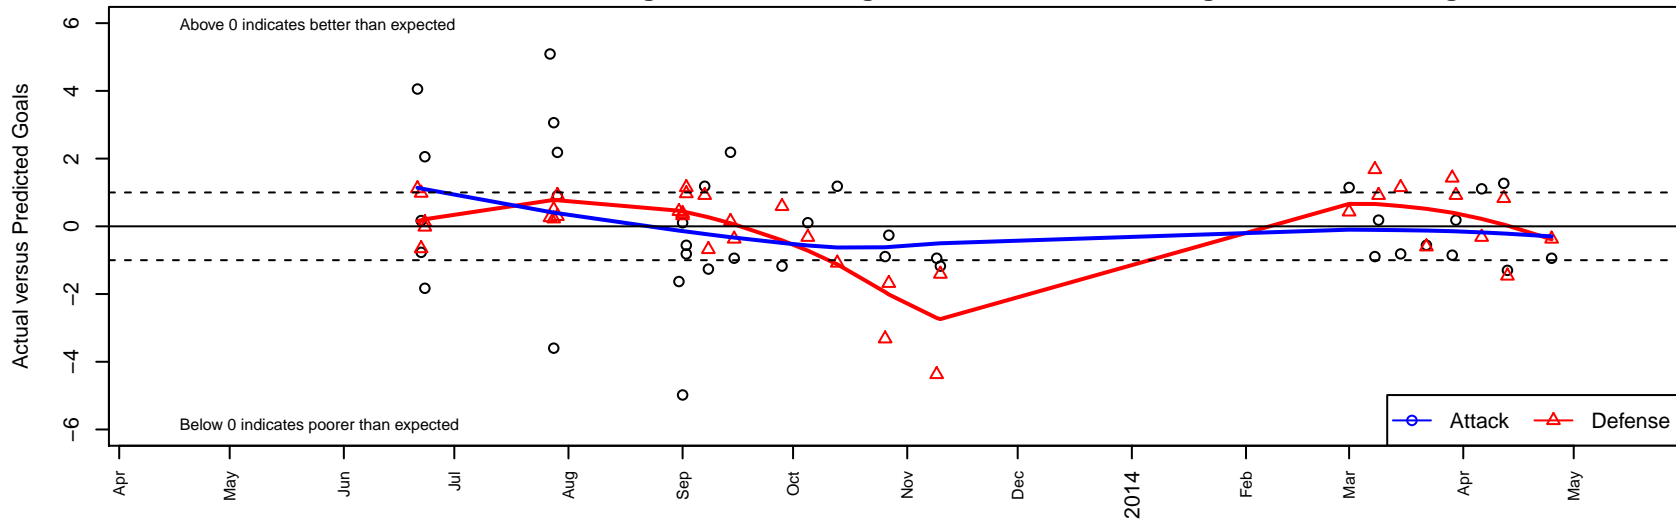

Central WA SA Navy B99

Central WA Soccer Academy
Yakima, WA

B99 total strength=1364

attack=7.23 defense=6.88

fall league = PSPL WSPL U14, Spr PSPL Super League U14

notes= Anabtawi 2013

alt names used:

CWSA B-99 NAVY ANABTAWI (WA)

CWSA Anabtawi

CWSA B99 Navy Anabtawi

CENTRAL WASHINGTON CWSA B99 ANABTAWI

Venues played:

Yakima Mid Summer Classic BU14-15

River City Cup Boys U-14 Gold U14

Labor Day Cup BU14

PSPL WSPL U14

Spr PSPL Super League U14

WA Cup BU14 Gold/Silver U14

Central WA SA Navy B99

Dots are actual minus expected GF (blue circles) and GA (red triangles).
Blue line is smoothed change in attack strength. Red is smoothed change in defense strength.